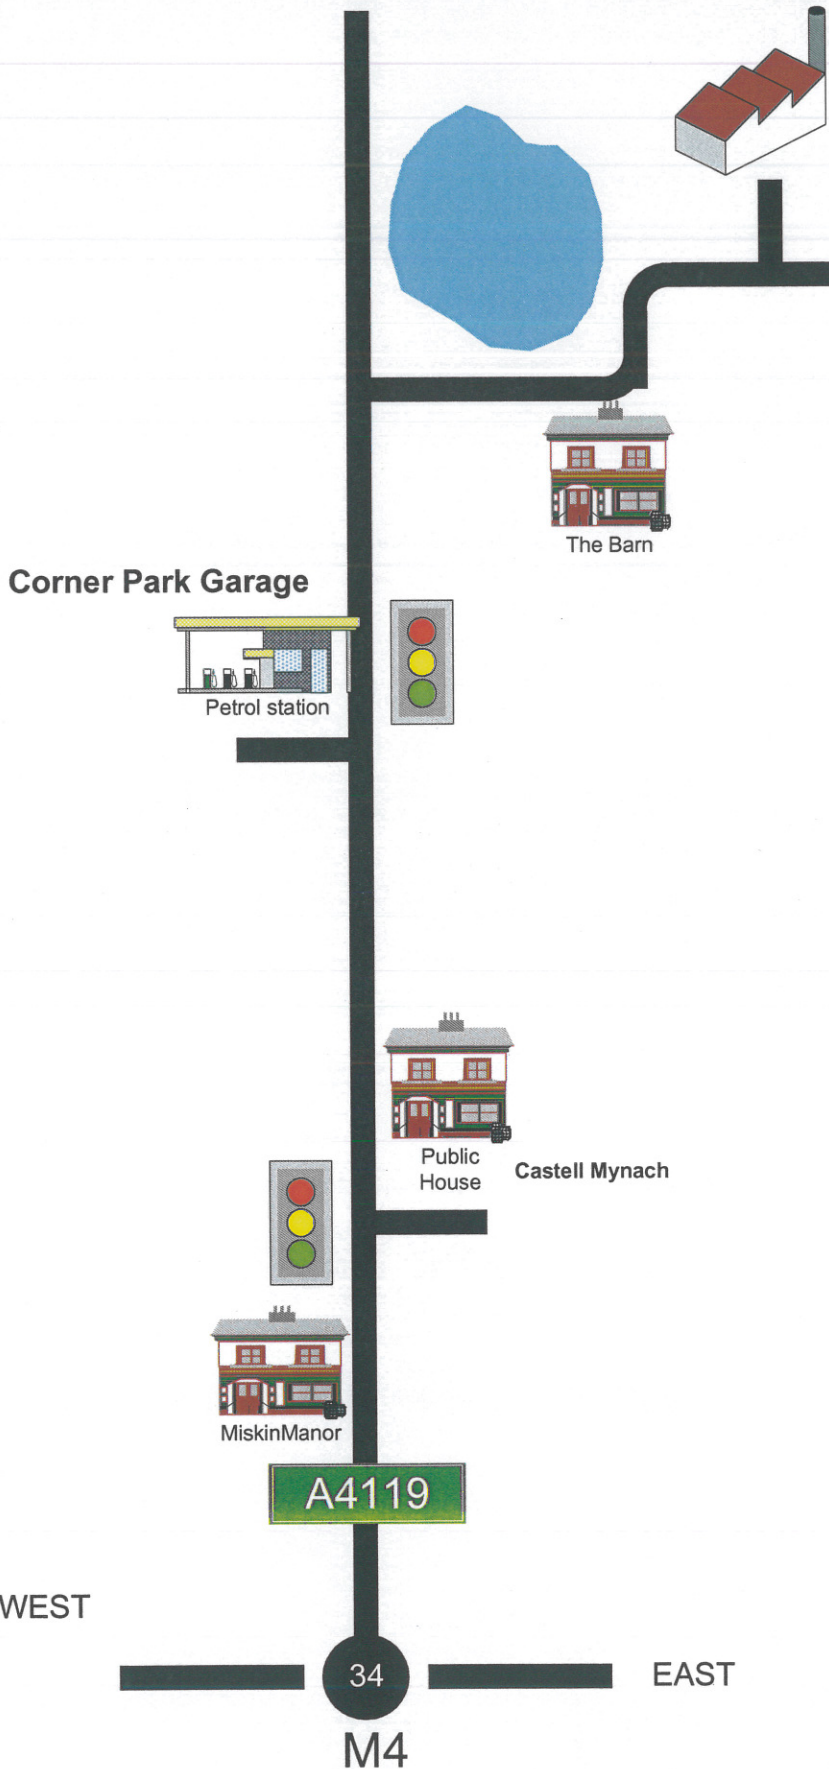

To Llantrisant

Maxibrite Ltd

At junction 34 take the A4119

Take the slip road  
Signposted Miskin  
Manor

At the 2<sup>nd</sup> set of traffic  
lights move into the  
right hand lane to the  
filter lane.

Cross over opposite  
carriageway and turn  
down lane.

Continue past The Barn  
public house and  
Maxibrite is on the left.